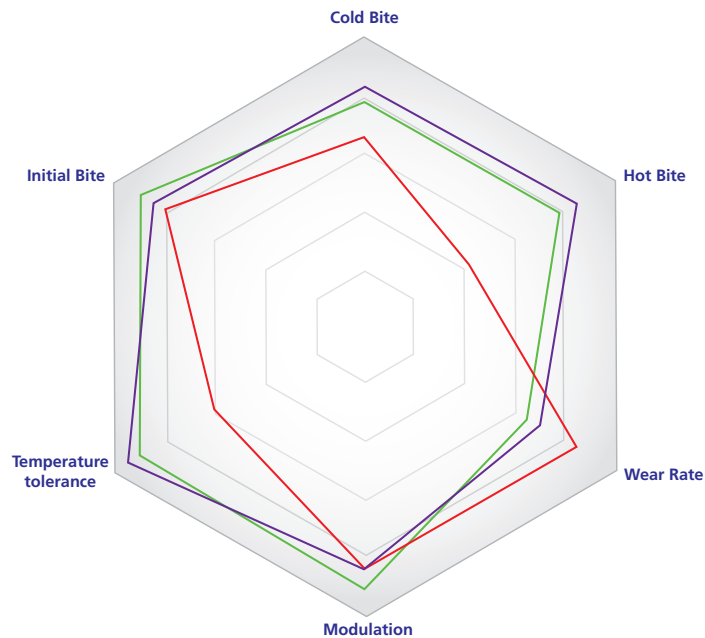

333

333 sprint compound for racing applications with high bite, good torque & release. **NO COMPROMISES™** Race ready.

95

95 sprint & medium distance compound with enough good bite, smooth and flat torque. One of the best hot fade resistance on the market. For use on-or off-road.

Z - RATED

Z Rated on-or off-road compound with excellent noise reduction & low dust.