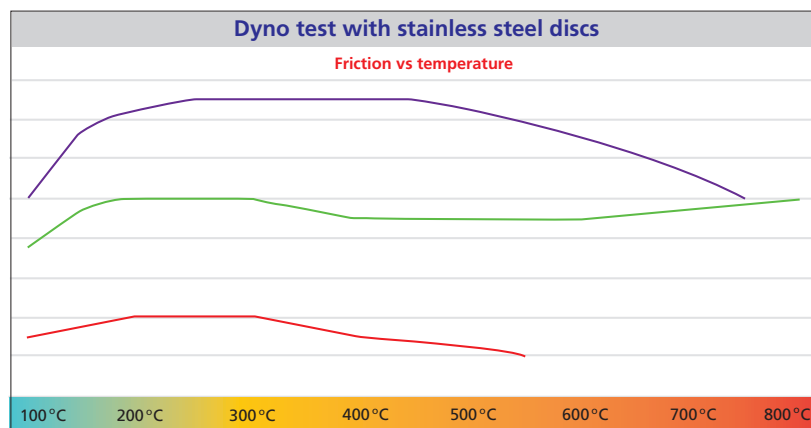

333

333 sprint compound for racing applications with high bite, good torque & release. **NO COMPROMISES™** Race ready.

95

95 sprint & medium distance compound with enough good bite, smooth and flat torque. One of the best hot fade resistance on the market. For use on-or off-road.

Z - RATED

Z Rated on-or off-road compound with excellent noise reduction & low dust.