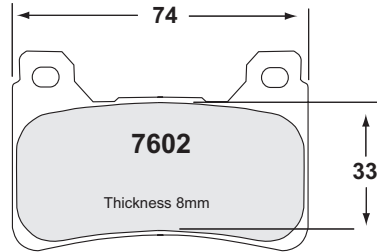

PAD PROFILES

PAD PROFILES

PAD PROFILES

2 pads of each per caliper

HOW TO FIND US

Our European Headquarters located at Banbury in Oxfordshire is extremely well serviced by road, rail and air transport.

Performance Friction Europe