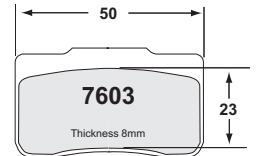

PAD PROFILES

PAD PROFILES

PAD PROFILES

2 pads of each per caliper

HOW TO FIND US

Our European Headquarters located at Banbury in Oxfordshire is extremely well serviced by road, rail and air transport.

Performance Friction Europe