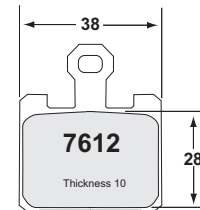

PAD PROFILES