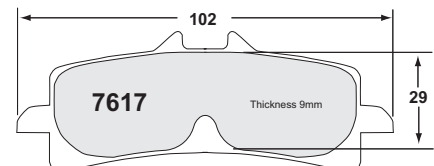

PAD PROFILES