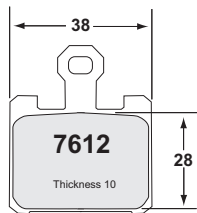

PAD PROFILES

PAD PROFILES

PAD PROFILES

2 pads of each per caliper

HOW TO FIND US

Our European Headquarters located at Banbury in Oxfordshire is extremely well serviced by road, rail and air transport.

Performance Friction Europe