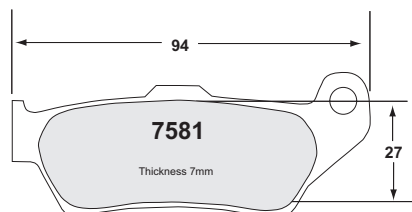

PAD PROFILES

PAD PROFILES

PAD PROFILES

2 pads of each per caliper

HOW TO FIND US

Our European Headquarters located at Banbury in Oxfordshire is extremely well serviced by road, rail and air transport.

Performance Friction Europe