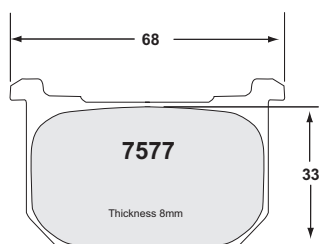

PAD PROFILES

PAD PROFILES

PAD PROFILES

2 pads of each per caliper

HOW TO FIND US

Our European Headquarters located at Banbury in Oxfordshire is extremely well serviced by road, rail and air transport.

Performance Friction Europe