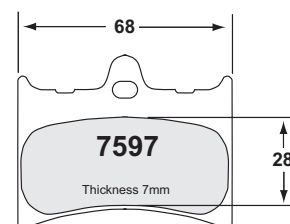

PAD PROFILES

PAD PROFILES

PAD PROFILES

2 pads of each per caliper

HOW TO FIND US

Our European Headquarters located at Banbury in Oxfordshire is extremely well serviced by road, rail and air transport.

Performance Friction Europe