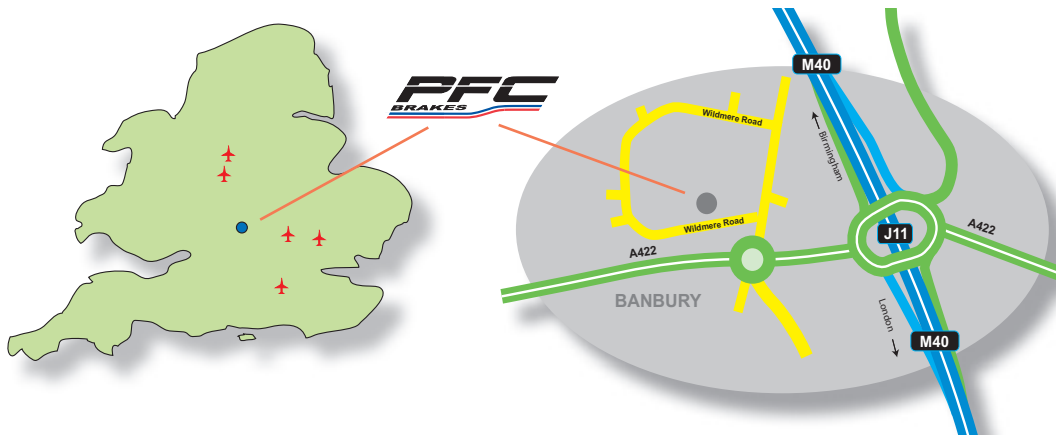

Performance Friction Europe

Carbon Metallic House, Wildmere Road, Banbury, Oxon OX16 3LU United Kingdom
uksales@pfcbrakes.com www.pfcbrakes.eu

Tel: +44(0)1295 221020 Fax: +44(0)1295 279711