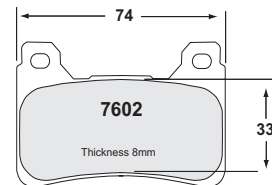

PAD PROFILES