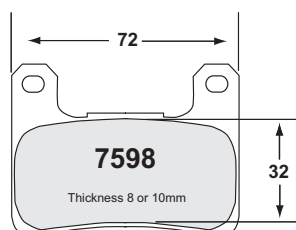

PAD PROFILES

PAD PROFILES

PAD PROFILES

2 pads of each per caliper

HOW TO FIND US

Our European Headquarters located at Banbury in Oxfordshire is extremely well serviced by road, rail and air transport.

Performance Friction Europe