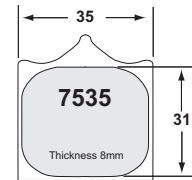

PAD PROFILES