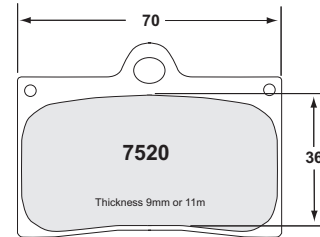

PAD PROFILES