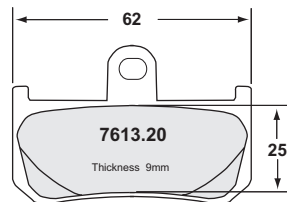

PAD PROFILES

PAD PROFILES

PAD PROFILES

2 pads of each per caliper

HOW TO FIND US

Our European Headquarters located at Banbury in Oxfordshire is extremely well serviced by road, rail and air transport.

Performance Friction Europe