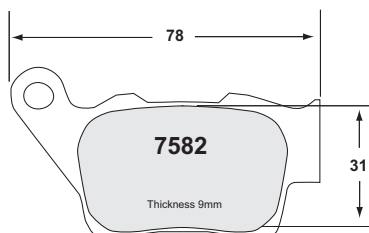

PAD PROFILES

PAD PROFILES

PAD PROFILES

2 pads of each per caliper

HOW TO FIND US

Our European Headquarters located at Banbury in Oxfordshire is extremely well serviced by road, rail and air transport.

Performance Friction Europe