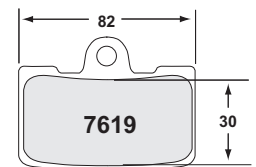

PAD PROFILES

PAD PROFILES

PAD PROFILES

2 pads of each per caliper

HOW TO FIND US

Our European Headquarters located at Banbury in Oxfordshire is extremely well serviced by road, rail and air transport.

Performance Friction Europe