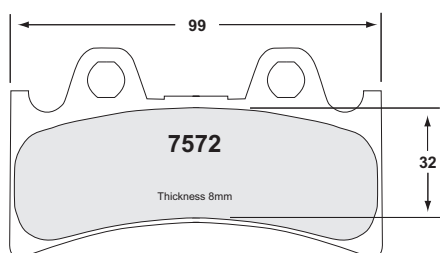

PAD PROFILES

PAD PROFILES

PAD PROFILES

2 pads of each per caliper

HOW TO FIND US

Our European Headquarters located at Banbury in Oxfordshire is extremely well serviced by road, rail and air transport.

Performance Friction Europe