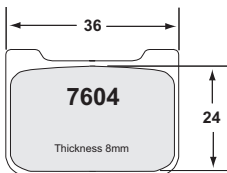

PAD PROFILES

PAD PROFILES

PAD PROFILES

2 pads of each per caliper

HOW TO FIND US

Our European Headquarters located at Banbury in Oxfordshire is extremely well serviced by road, rail and air transport.

Performance Friction Europe