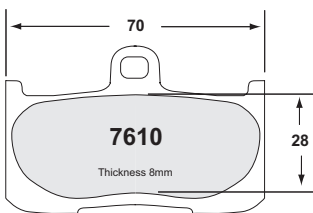

PAD PROFILES

PAD PROFILES

PAD PROFILES

2 pads of each per caliper

HOW TO FIND US

Our European Headquarters located at Banbury in Oxfordshire is extremely well serviced by road, rail and air transport.

Performance Friction Europe