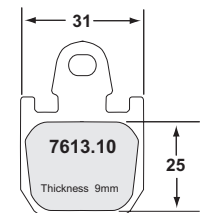

PAD PROFILES

PAD PROFILES

PAD PROFILES

2 pads of each per caliper

HOW TO FIND US

Our European Headquarters located at Banbury in Oxfordshire is extremely well serviced by road, rail and air transport.

Performance Friction Europe